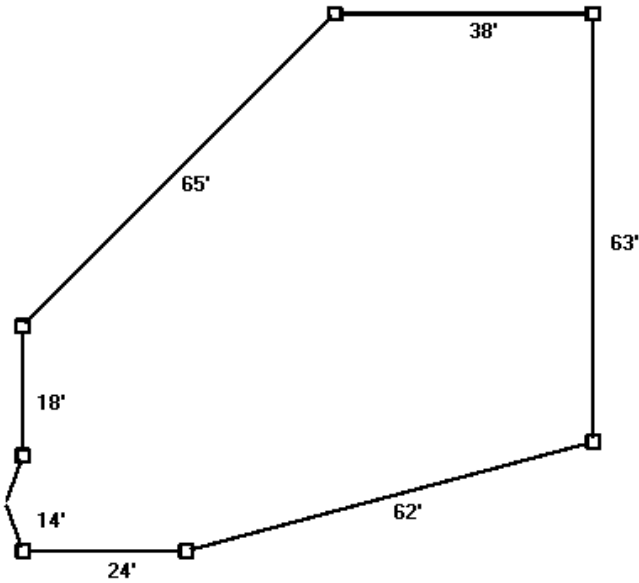

284' 6' high 1x6 T & G with SCALLOPED TOP Fencing

284' 6' high 1x6 T & G with SCALLOPED TOP Fencing

Stretch #1: 65' long, 9 sections 7.25' wide each, 89" O.C.

2" X 3 1/2" X 87.5" WHITE TOP RAIL PROFILE
 1 1/2" X 5 1/2" X 87.5" WEBBED WHITE MIDDLE RAIL PROFILE
 1 1/2" X 5 1/2" X 87.5" WEBBED WHITE BOTTOM RAIL PROFILE

Level 1: 24 pickets per section.

Picket #1: 1" X 1" X 23" WHITE PICKET PROFILE
 Picket #2: 1" X 1" X 22.375" WHITE PICKET PROFILE
 Picket #3: 1" X 1" X 21.75" WHITE PICKET PROFILE
 Picket #4: 1" X 1" X 21.125" WHITE PICKET PROFILE
 Picket #5: 1" X 1" X 20.75" WHITE PICKET PROFILE
 Picket #6: 1" X 1" X 20.25" WHITE PICKET PROFILE
 Picket #7: 1" X 1" X 19.875" WHITE PICKET PROFILE
 Picket #8: 1" X 1" X 19.625" WHITE PICKET PROFILE
 Picket #9: 1" X 1" X 19.375" WHITE PICKET PROFILE
 Picket #10: 1" X 1" X 19.125" WHITE PICKET PROFILE
 Picket #11: 1" X 1" X 19.125" WHITE PICKET PROFILE
 Picket #12: 1" X 1" X 19" WHITE PICKET PROFILE
 Picket #13: 1" X 1" X 19" WHITE PICKET PROFILE
 Picket #14: 1" X 1" X 19.125" WHITE PICKET PROFILE
 Picket #15: 1" X 1" X 19.125" WHITE PICKET PROFILE
 Picket #16: 1" X 1" X 19.375" WHITE PICKET PROFILE
 Picket #17: 1" X 1" X 19.625" WHITE PICKET PROFILE
 Picket #18: 1" X 1" X 19.875" WHITE PICKET PROFILE
 Picket #19: 1" X 1" X 20.25" WHITE PICKET PROFILE
 Picket #20: 1" X 1" X 20.75" WHITE PICKET PROFILE
 Picket #21: 1" X 1" X 21.125" WHITE PICKET PROFILE
 Picket #22: 1" X 1" X 21.75" WHITE PICKET PROFILE
 Picket #23: 1" X 1" X 22.375" WHITE PICKET PROFILE
 Picket #24: 1" X 1" X 23" WHITE PICKET PROFILE

Stretch #2: 38' long, 5 sections 7.75' wide each, 95" O.C.

2" X 3 1/2" X 93.5" WHITE TOP RAIL PROFILE
 1 1/2" X 5 1/2" X 93.5" WEBBED WHITE MIDDLE RAIL PROFILE
 1 1/2" X 5 1/2" X 93.5" WEBBED WHITE BOTTOM RAIL PROFILE