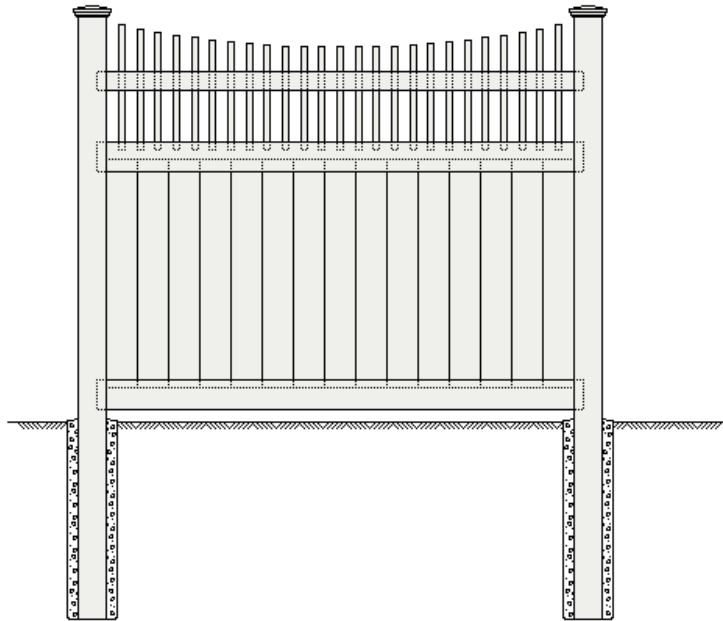

284' 6' high 1x6 T & G with SCALLOPED TOP Fencing

284' 6' high 1x6 T & G with SCALLOPED TOP Fencing

Stretch #1: 65' long, 9 sections 7.25' wide each, 89" O.C.

2" X 3 1/2" X 87.5" WHITE TOP RAIL PROFILE
 1 1/2" X 5 1/2" X 87.5" WEBBED WHITE MIDDLE RAIL PROFILE
 1 1/2" X 5 1/2" X 87.5" WEBBED WHITE BOTTOM RAIL PROFILE

Level 1: 24 pickets per section.

Picket #1: 1" X 1" X 23" WHITE PICKET PROFILE
 Picket #2: 1" X 1" X 22.375" WHITE PICKET PROFILE
 Picket #3: 1" X 1" X 21.75" WHITE PICKET PROFILE
 Picket #4: 1" X 1" X 21.125" WHITE PICKET PROFILE
 Picket #5: 1" X 1" X 20.75" WHITE PICKET PROFILE
 Picket #6: 1" X 1" X 20.25" WHITE PICKET PROFILE
 Picket #7: 1" X 1" X 19.875" WHITE PICKET PROFILE
 Picket #8: 1" X 1" X 19.625" WHITE PICKET PROFILE
 Picket #9: 1" X 1" X 19.375" WHITE PICKET PROFILE
 Picket #10: 1" X 1" X 19.125" WHITE PICKET PROFILE
 Picket #11: 1" X 1" X 19.125" WHITE PICKET PROFILE
 Picket #12: 1" X 1" X 19" WHITE PICKET PROFILE
 Picket #13: 1" X 1" X 19" WHITE PICKET PROFILE
 Picket #14: 1" X 1" X 19.125" WHITE PICKET PROFILE
 Picket #15: 1" X 1" X 19.125" WHITE PICKET PROFILE
 Picket #16: 1" X 1" X 19.375" WHITE PICKET PROFILE
 Picket #17: 1" X 1" X 19.625" WHITE PICKET PROFILE
 Picket #18: 1" X 1" X 19.875" WHITE PICKET PROFILE
 Picket #19: 1" X 1" X 20.25" WHITE PICKET PROFILE
 Picket #20: 1" X 1" X 20.75" WHITE PICKET PROFILE
 Picket #21: 1" X 1" X 21.125" WHITE PICKET PROFILE
 Picket #22: 1" X 1" X 21.75" WHITE PICKET PROFILE
 Picket #23: 1" X 1" X 22.375" WHITE PICKET PROFILE
 Picket #24: 1" X 1" X 23" WHITE PICKET PROFILE