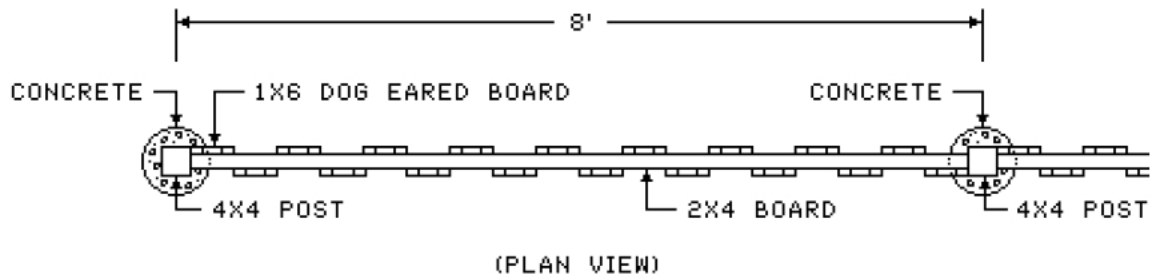

1X6 DOG EARED ALTERNATE BOARD FENCE

YOUR FENCE COMPANY
 0000 STREET ADDRESS
 CITY, STATE 00000
 (000) 000-0000

1X6 DOG EARED ALTERNATE BOARD FENCE
 (6' HIGH)

DRAWN BY: JMO 07/06/94
 REVISED: PJO 08/03/94

SCALE: NONE
 FILE: L401541

PAGE:
 1 of 1