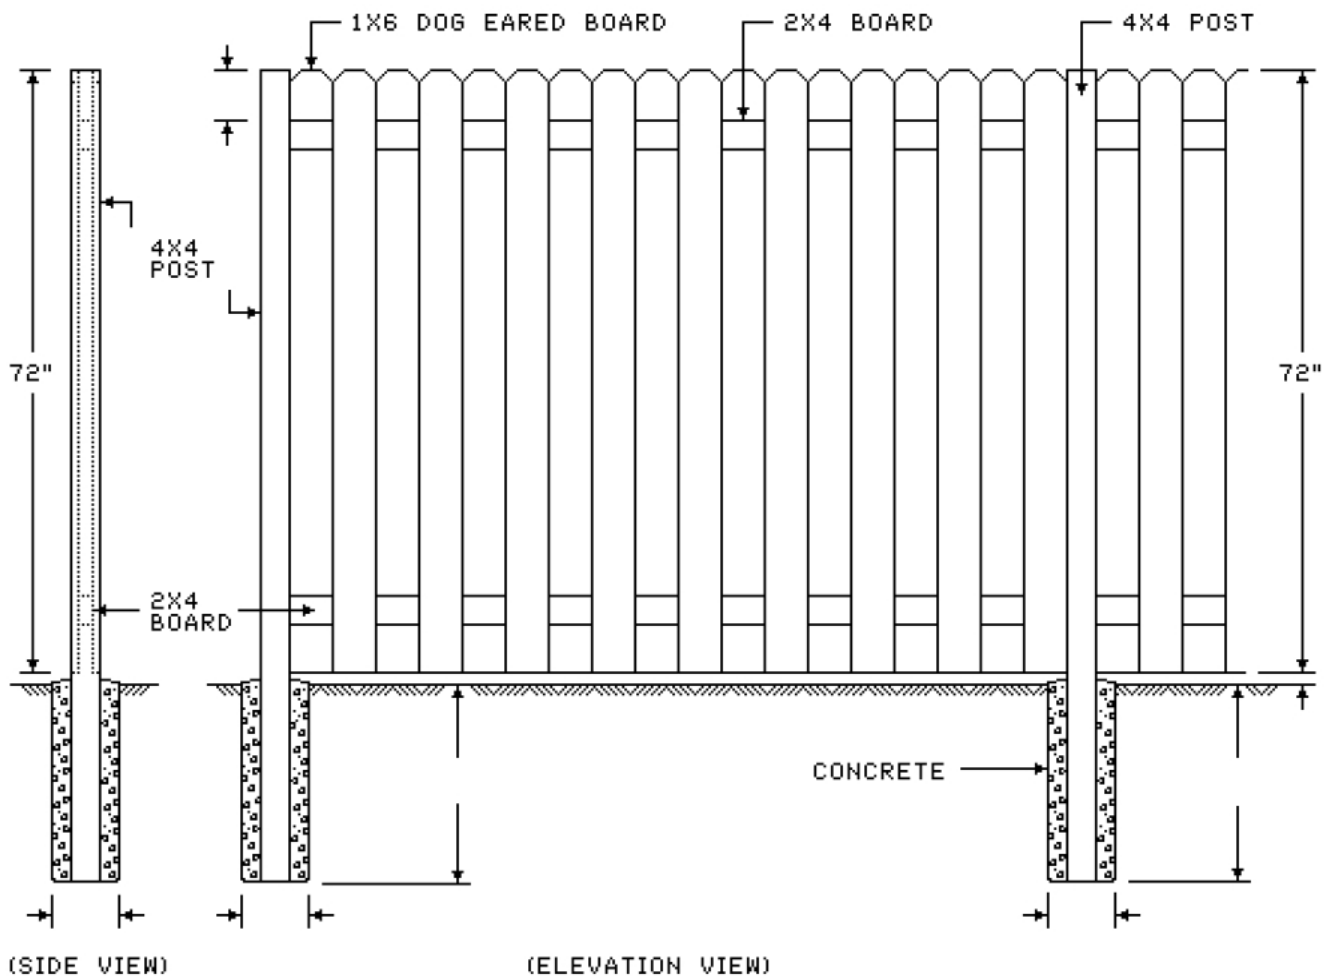

1X6 DOG EARED ALTERNATE BOARD FENCE

YOUR FENCE COMPANY
 0000 STREET ADDRESS
 CITY, STATE 00000
 (000) 000-0000

1X6 DOG EARED ALTERNATE BOARD FENCE
 (6' HIGH)

DRAWN BY: JMO 07/06/94
 REVISED: PJO 08/03/94

SCALE: NONE
 FILE: L401541

PAGE:
 1 of 1